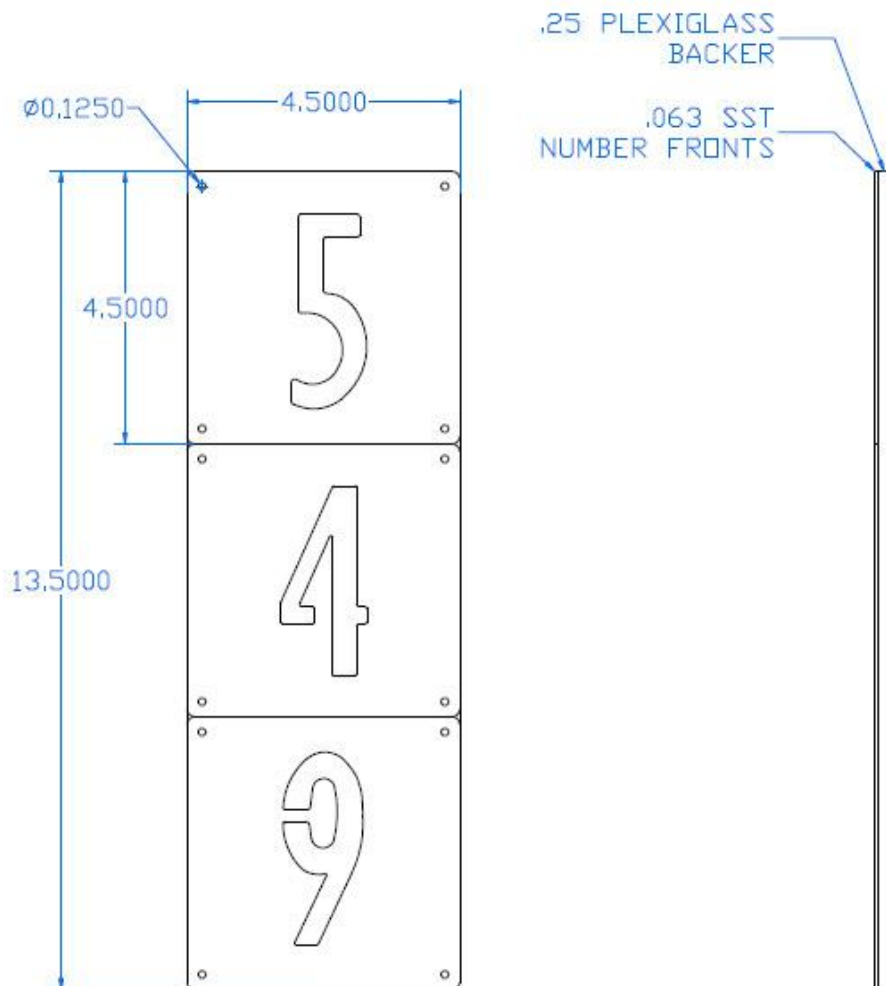

BACKLIT NUMBER/LETTER PANEL

SKU: BACKLIT3

- Stainless Steel Numbers and/or Letters on a Backlit Panel.
- Can be oriented vertically and horizontally.
- Backlit Panel Size: 4.5"x13.5". Each Stainless Steel Number/Letter is 4.5"x4.5".
- Backlit LED colors: Blue, White, Red, Green, Orange, or Yellow.
- LED voltage: 16 VAC. Backlit-3 Panel power consumption: 7.2 Watts.